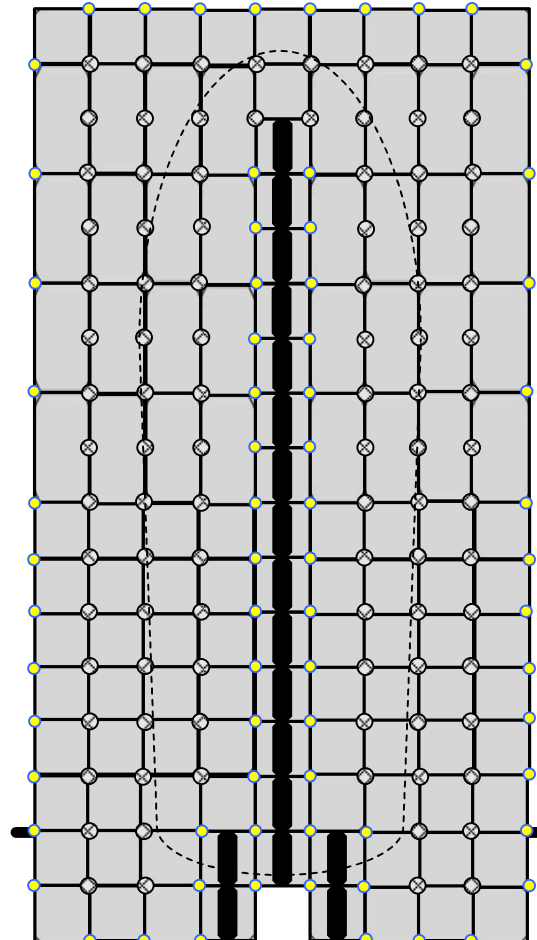

# Yes, we have your dock and boat storage solution!

Drive on Docks For Boats Up To 25'

**Model 03-2500**      **7 x 17**  
 Standard Drive On For 24' & 25' Boats  
 Length:      323" (26' 11")  
 Width:      133 (11' 1")  
 Boat Length (max.):      25'

**Model 03-2502**      **9 x 17**  
 Walk Around Drive on For 24' & 25' Boats  
 Length:      323" (26' 11")  
 Width:      171" (14' 3")  
 Boat Length (max.):      25'

## Description

These deluxe drive on docks are designed for a wide variety of boats up to 25 feet in length. Featuring Versadock's patented V channel that makes drive on docking and launching safe and easy! Two models are available – one for dry docking only another for full walk around capability.