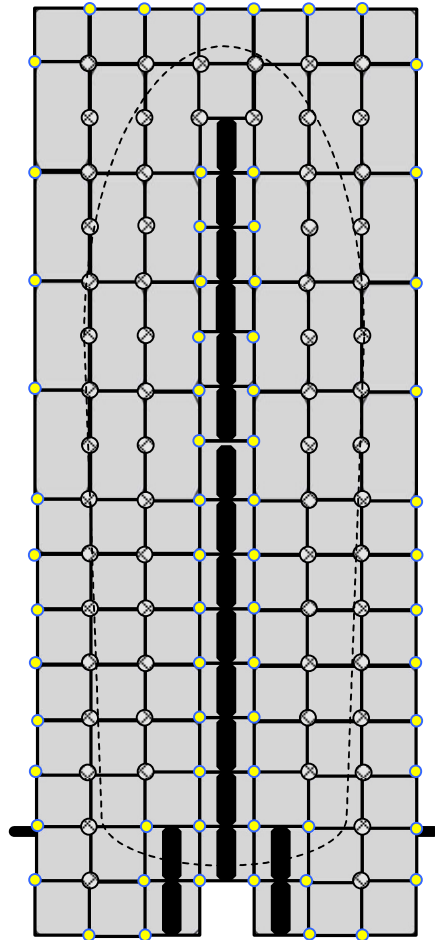

# Yes, we have your dock and boat storage solution!

Drive on Docks For Boats Up To 25'

**Model 03-2500**      **7 x 17**  
 Standard Drive On For 24' & 25' Boats  
 Length:      323" (26' 11")  
 Width:      133 (11' 1")  
 Boat Length (max.):      25'

**Model 03-2502**      **9 x 17**  
 Walk Around Drive on For 24' & 25' Boats  
 Length:      323" (26' 11")  
 Width:      171" (14' 3")  
 Boat Length (max.):      25'

## Description

These deluxe drive on docks are designed for a wide variety of boats up to 25 feet in length. Featuring Versadock's patented V channel that makes drive on docking and launching safe and easy! Two models are available – one for dry docking only another for full walk around capability.