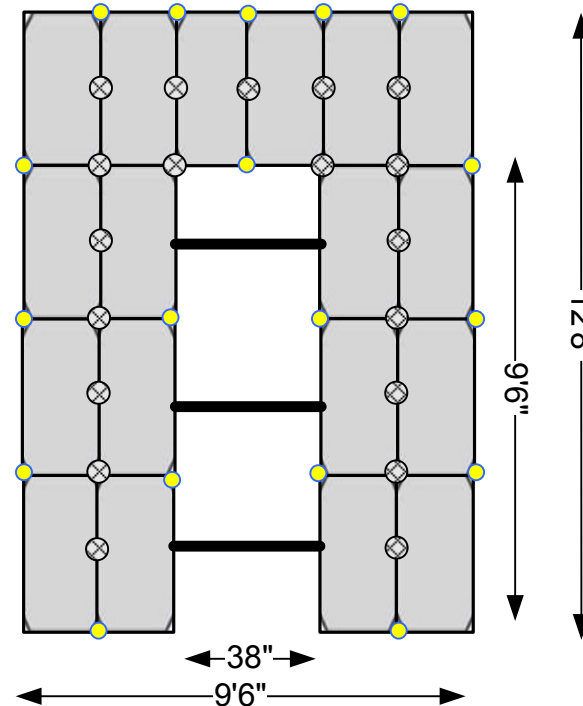

Yes, we have your dock and boat storage solution!

Kayak Launch Dock

Model 08-1002 **5 x 11**
Launch Dock For Kayaks up to 16'
Length: 190" (15' 10")
Width: 114" (9' 6").

Model 08-1000 **6 x 8**
Launch Dock For Kayaks up to 16'
Length: 152" (12' ")
Width: 114" (9' 6").

Versadock's Kayak Launch Dock is the ultimate addition to improve your kayaking experiences. Featuring Versadock's proprietary roller bars that makes launching and landing almost effortless. Plus, it is extremely stable that makes getting in and out of the kayak easy and very safe. Once you are in the kayak just push yourself back to roll right off. Comes complete with grab line that you use to effortlessly pull your yourself back on – the roller bars do all of the work!