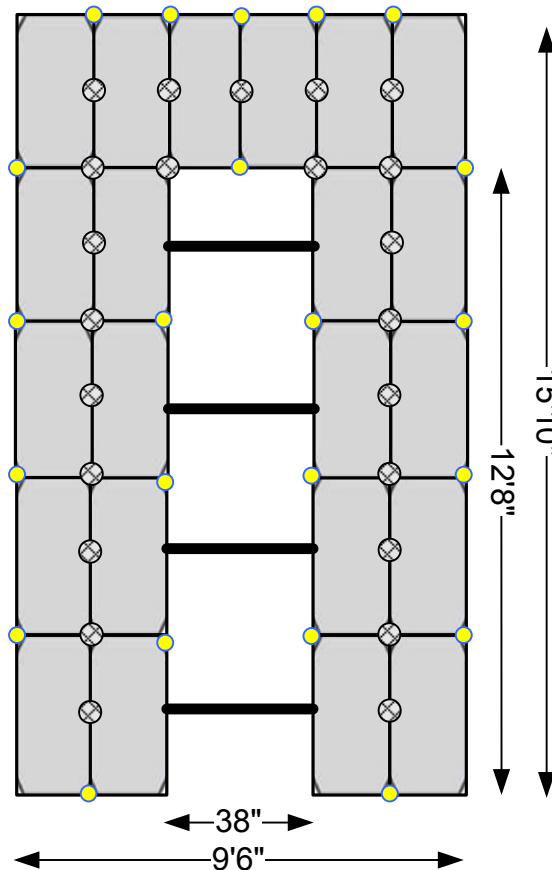

Yes, we have your dock and boat storage solution!

Kayak Launch Dock

Model 08-1002 **5 x 11**
Launch Dock For Kayaks up to 16'
Length: 190" (15' 10")
Width: 114" (9' 6").

Model 08-1000 **6 x 8**
Launch Dock For Kayaks up to 16'
Length: 152" (12' ")
Width: 114" (9' 6").

Versadock's Kayak Launch Dock is the ultimate addition to improve your kayaking experiences. Featuring Versadock's proprietary roller bars that makes launching and landing almost effortless. Plus, it is extremely stable that makes getting in and out of the kayak easy and very safe. Once you are in the kayak just push yourself back to roll right off. Comes complete with grab line that you use to effortlessly pull your yourself back on – the roller bars do all of the work!